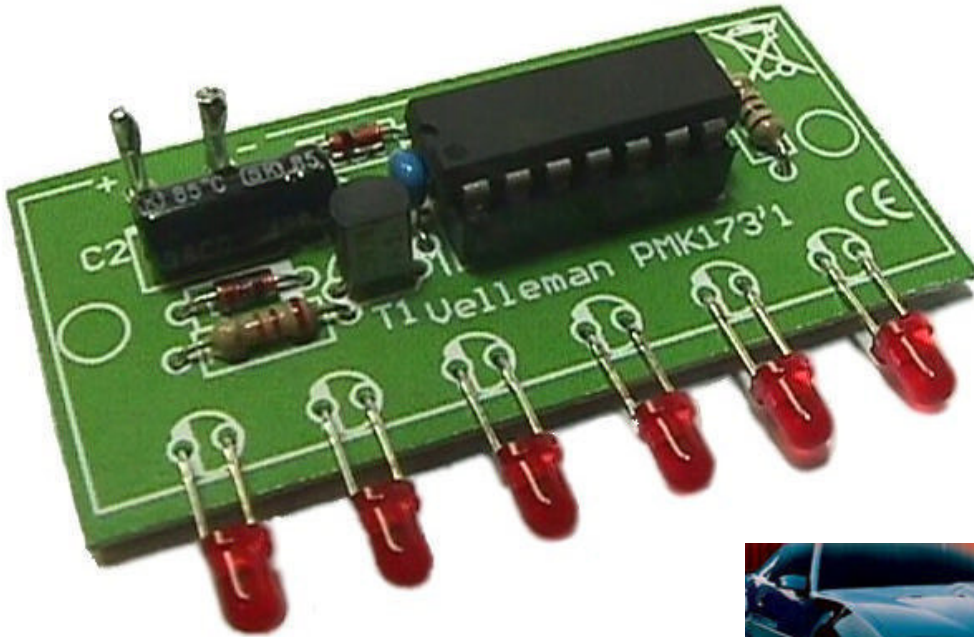

Mini 6-led chaser

MK173

As seen in classic TV series...

1 LED scans from side to side

Applications:

- Toys
- Scale and RC models
- As gadget
- For stage, plays, movies, etc...
- As attention grabber in stores, at exhibitions, etc...
- Your own unique application...

Specifications:

- 6 high-intensity 3mm red leds
- Fixed scan speed (side to side): 0.5s
- Power supply: 4-15VDC (20mA at 12VDC)
- Dimensions: 55x25x10mm