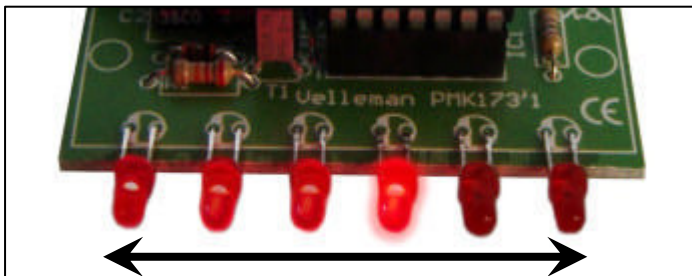

Mini 6-led chaser

MK173

As seen in classic TV series...

1 LED scans from side to side

Applications:

- Toys
- Scale and RC models
- As gadget
- For stage, plays, movies, etc...
- As attention grabber in stores, at exhibitions, etc...
- Your own unique application...

Specifications:

- 6 high-intensity 3mm red leds
- Fixed scan speed (side to side): 0.5s
- Power supply: 4-15VDC (20mA at 12VDC)
- Dimensions: 55x25x10mm